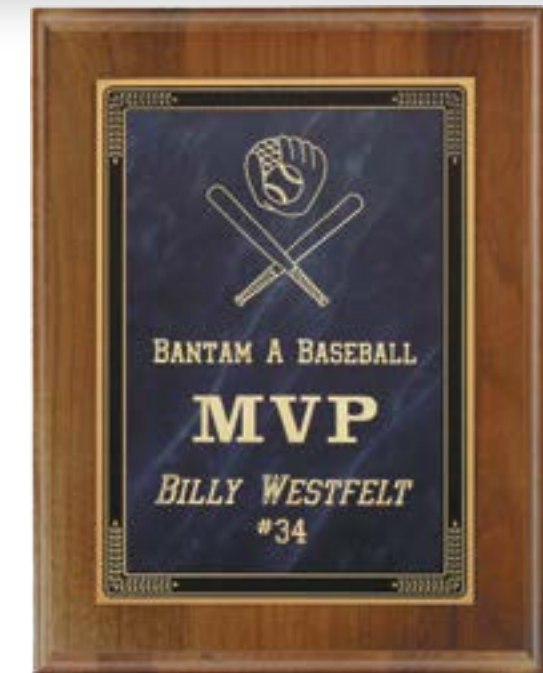

6S4102
Genuine Walnut Plaque with Plate.
Plate Sizes and Colors Available:
5" x 7", 6" x 8" and 7" x 10"
Green Marble, Blue Marble, Grey Marble (shown), Sienna Marble & Solid Black.
Plaques Available in:
4" x 6", 5" x 7", 6" x 8", 7" x 9", 8" x 10", 9" x 12",
10 1/2" x 13", 12" x 15", 12" x 18", 16" x 20" and
18" x 24"
8" x 10" shown